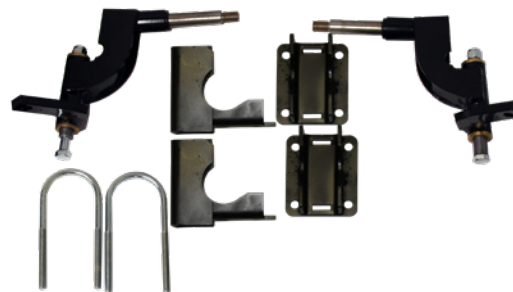

RXV 2014-CURRENT

PF11705- ULTIMATE LIFT KIT FOR GAS & ELECTRIC RXV

Lift kits are one of the most popular accessories on the market, especially when they are paired with E-Z-GO tires and wheels! Our lift kits have easy bolt-on installation that do not need cutting or welding. The steel constructed kits lift the front and rear of your E-Z-GO for added ground clearance.