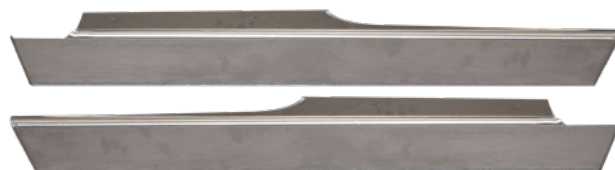

STEEL CARGO BED

FITS: 2008+ RXV; 2017+ RXV ELITE

PF020PKG

CARGO BED FRAME KIT

FITS: 2008+ RXV; 2017+ RXV ELITE

PF10948

ROCKER PANELS

Protect entry and exit points. Provides upgraded custom detail over factory panels. Easy-to-install and protects factory rocker panels.