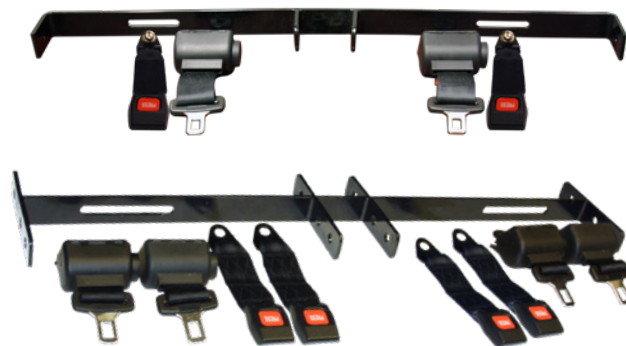

FITS: ALL RFS PRO SEATS

10029111

CHAIR HOLDER

Quickly installs to the accessory mounting bracket. Capacity for up to 4 beach chairs.

FITS: ALL RFS PRO SEATS

10029110

HITCH

2" standard hitch receiver that allows for light towing with rear seat kit installed.

FITS: ALL RFS PRO SEATS

10005533

SEATBELTS

Additional safety for front passengers. Push button buckle release and black retractable automotive style seat belts. Can be mounted with or without a top. Includes 1 steel mounting bar, 2 or 4 push button release buckets, 2 or 4 retractable seat belts (extends 57") and installation hardware.