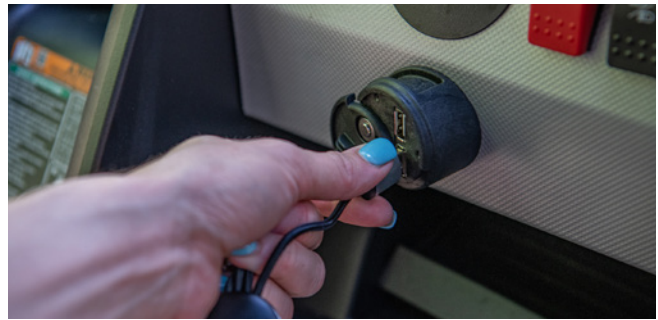

ELECTRIC RXV USB FIELD KIT

Constructed from corrosion-proof aluminum. Blank aluminum plate allows for color-matched painting. The kit includes Kicker® audio controls, OEM Charger hold, USB port housing assembly, wiring harness, nylon clamps and instructions.

FITS: 2008+ RXV

639701