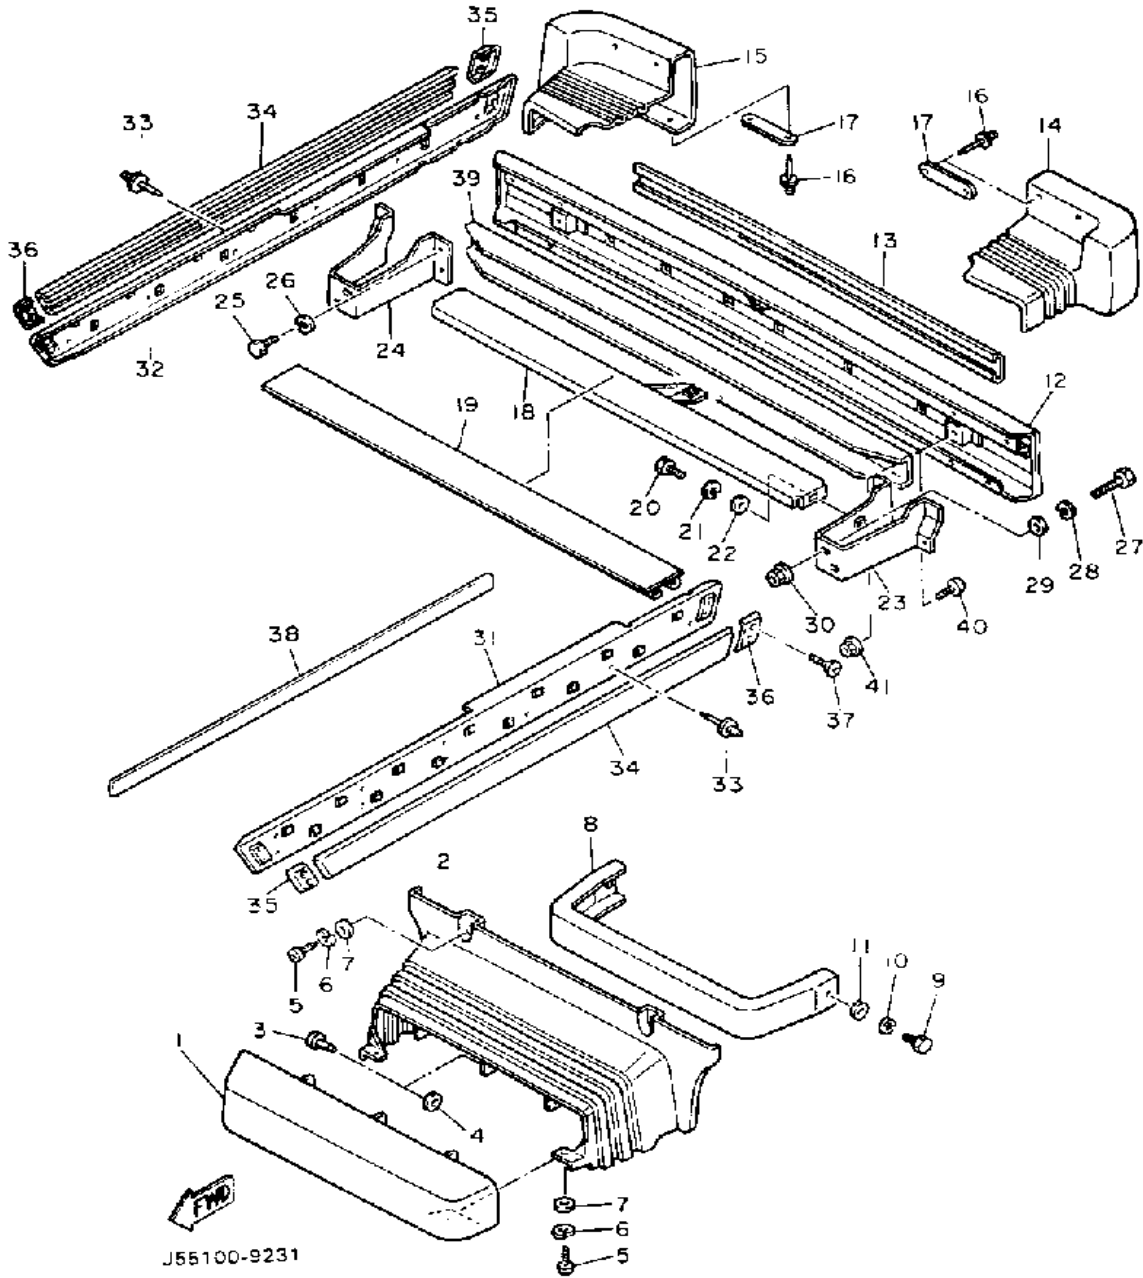

# BUMBER

Ref. No.	Part Number	Description	Qty	Remarks
26	92906-08100-00	WASHER, SPRING	6	
27	97026-08050-00	BOLT	4	
28	92906-08100-00	WASHER, SPRING	4	
29	92906-08600-00	WASHER	4	
30	95706-08500-00	NUT, flange	4	
31	J55-WK811-00-00	PLATE, SIDE SILL KIT (L.H) (J55-K8183-00)	1	
32	J55-WK812-00-00	PLATE, SIDE SILL KIT (R.H) (J55-K8184-00)	1	
33	90267-48139-00	RIVET, BLIND	18	
34	J55-K818A-00-00	PROTECTOR, SIDE PLT	2	
35	J38-7818E-00-00	CAP, PROTECT.END 1	2	
36	J38-7818F-00-00	CAP, PROTECT.END 2	2	
37	98606-06014-00	SCREW, OVAL HEAD (92606-06014)	8	
38	J55-78181-00-00	PLATE 1	4	
39	J55-77529-00-00	SPACER, BUMPER	1	AP
40	92016-08016-00	BOLT, BUTTON HEAD	2	AP
41	95706-08500-00	NUT, flange	2	AP