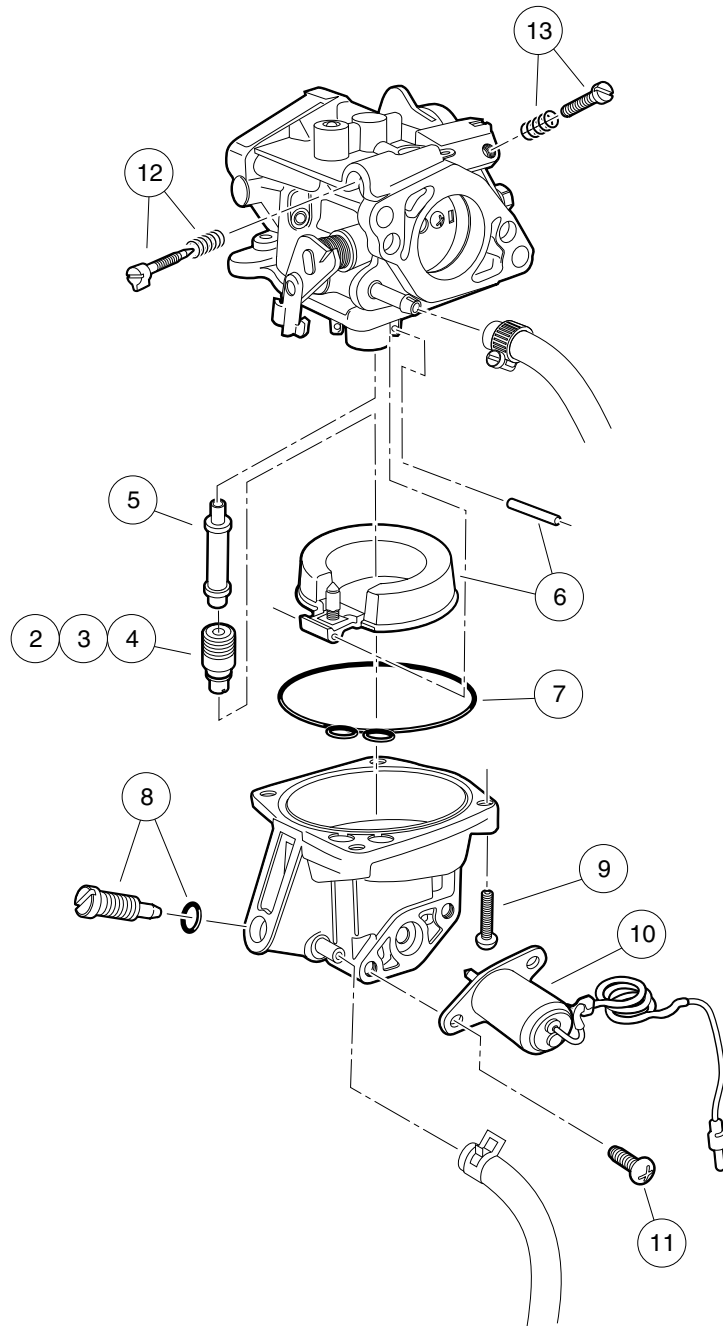

10

G

D

000020-001

CARBURETOR ASSEMBLY, HONDA GASOLINE VEHICLES

ITEM	PART NO.	DESCRIPTION	QTY
		1 2 3 4	
1	103201601	Carburetor, Seal Shaft (includes items 2 through 13)	1
2	102623802	Jet, GX620, #102 (8000 ft. and higher (2438 m and higher))	1
3	102623805	Jet, GX620, #105 (5000-8000 ft. (1524-2438 m))	1
4	102623808	Jet, GX620, #108 (0-5000 ft. (0-1524 m))	1
5	102655401	Nozzle, Main	1
6	102655501	Float Set	1
7	102655601	Gasket Set	1
8	102655701	Screw Set, Drain	1
9	102655801	Screw-Washer, M4 X 14	4
10	102655901	Valve Assy., Solenoid	1
11	102656001	Screw-Washer, M5 X 12	2
12	102724101	Screw Set, Left	1
13	102724201	Screw Set, Right	1

10

G

D