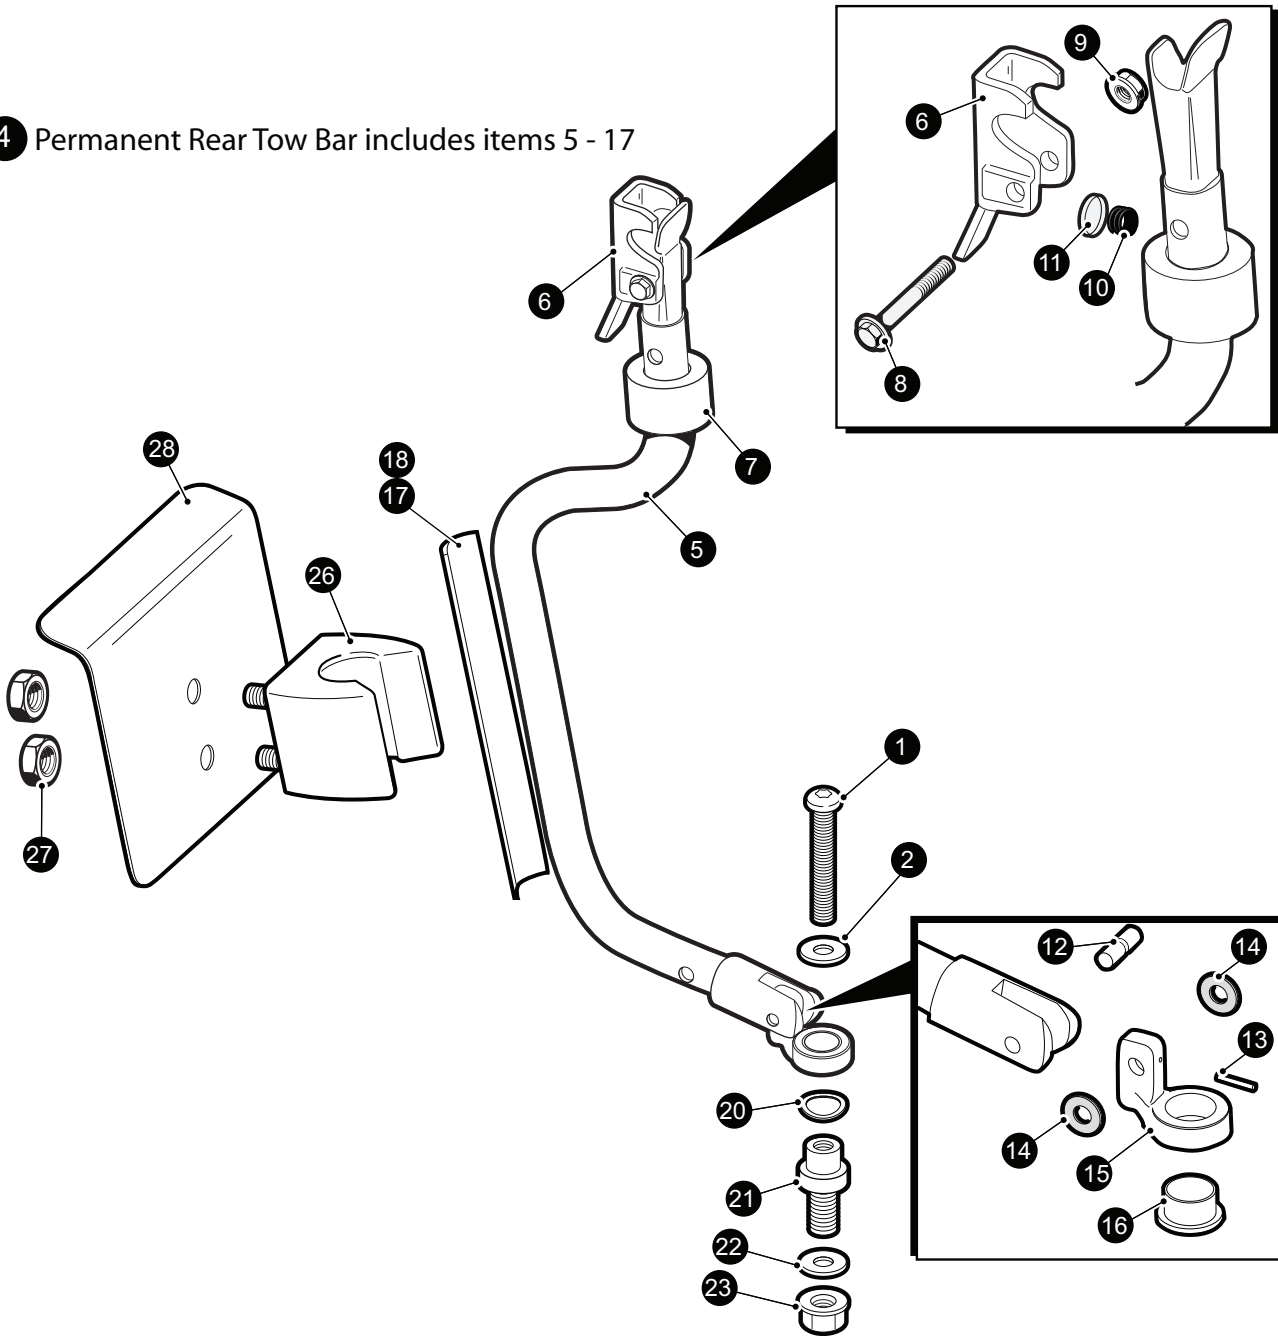

TOW BAR

4 Permanent Rear Tow Bar includes items 5 - 17

When ordering parts, please specify the model and serial number of the product.

* Indicates a component that is not available as an individual part.

*** Indicates consult Customer Service Department for additional information.

ITEM	PART NO.	1 2 3 4 5	DESCRIPTION	QTY.
1	603384		PAN HEAD TORX BOLT, M12 - 1.25 X 100.....	1
2	603182		FLAT WASHER, M12, 13.5 X 32 X 3	1
3				
4	603476		PERMANENT TOW BAR (towing vehicle), (includes items 5 - 17)	1
5	603316		TOW BAR	1
6	603236		LATCH	1
7	75362-G01		LATCH STOP	1
8	601414		HEX HEAD FLANGED BOLT, M10 - 1.5 X 65	1
9	600525		FLANGED LOCK NUT, M10 - 1.5.....	1
10	20852-G2		COMPRESSION SPRING	1
11	25661-G02		CUP WASHER	1
12	603494		PIVOT PIN.....	1
13	608793		SPRING PIN.....	1
14	75340-G01		DELTRIN WASHER.....	2
15	602988		TOW BAR SWIVEL	1
16	70648-G01		FLANGED BUSHING	1
17	608525		TOW BAR WARNING DECAL.....	1
18	608525		TOW BAR WARNING DECAL, CE	1
19				
20	603341		WAVE SPRING WASHER, 32mm	1
21	602990		TOW BAR PIVOT.....	1
22	603182		FLAT WASHER, M12, 13.5 X 32 X 3	1
23	600549		FLANGED HEX NUT, M12 - 1.25.....	1
24				
25				
26	603020		REAR TOW BAR RETAINER	1
27	600525		FLANGED HEX NUT, M10 - 1.5.....	2
28	608757		RETAINER BACKING PLATE	1