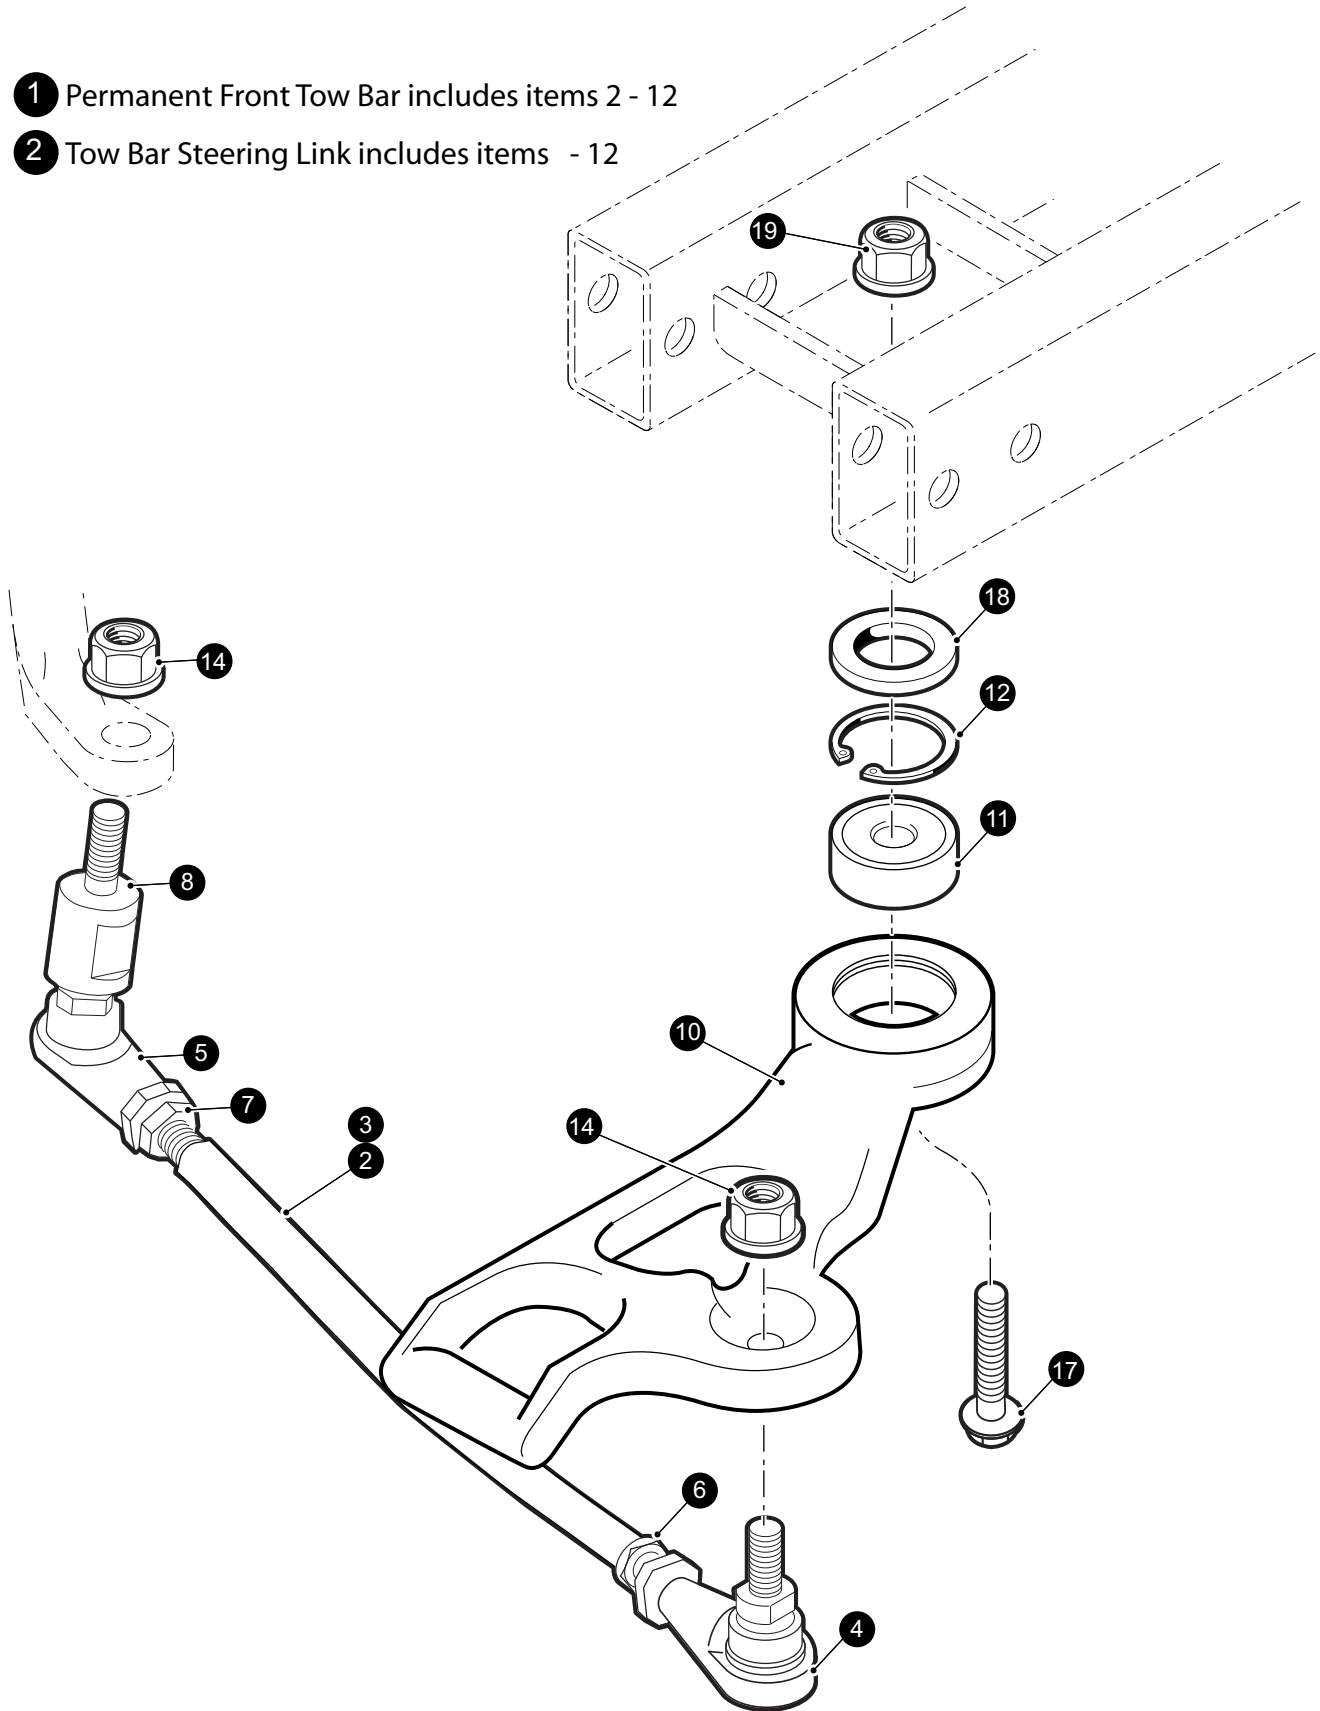

TOW BAR

- 1 Permanent Front Tow Bar includes items 2 - 12
- 2 Tow Bar Steering Link includes items - 12

When ordering parts, please specify the model and serial number of the product.

* Indicates a component that is not available as an individual part.

*** Indicates consult Customer Service Department for additional information.

ITEM	PART NO.	1 2 3 4 5	DESCRIPTION	QTY.
1	603475		PERMANENT TOW BAR (towed vehicle) (includes items 2 - 12)	1
2	601624		TOW BAR STEERING LINK (includes items 3 - 8)	1
3	603297		TOW BAR TIE ROD	1
4	603322		LEFT HAND TIE ROD END	1
5	601266		RIGHT HAND TIE ROD END	1
6	603487		JAM NUT, M12 - 1.25 LH	1
7	603488		JAM NUT, M12 - 1.25 RH	1
8	608739		SPACER	1
9				
10	601389		FRONT TOW BAR CASTING	1
11	606073		BEARING	1
12	607322		INTERNAL SNAP RING	1
13				
14	600549		FLANGED HEX NUT, M12 - 1.25	2
15				
16				
17	607365		HEX HEAD FLANGED BOLT, M16 - 2 X 70	1
18	606293		FRONT TOW BAR SPACER	1
19	601709		LOCKING HEX NUT, M16 - 2	1