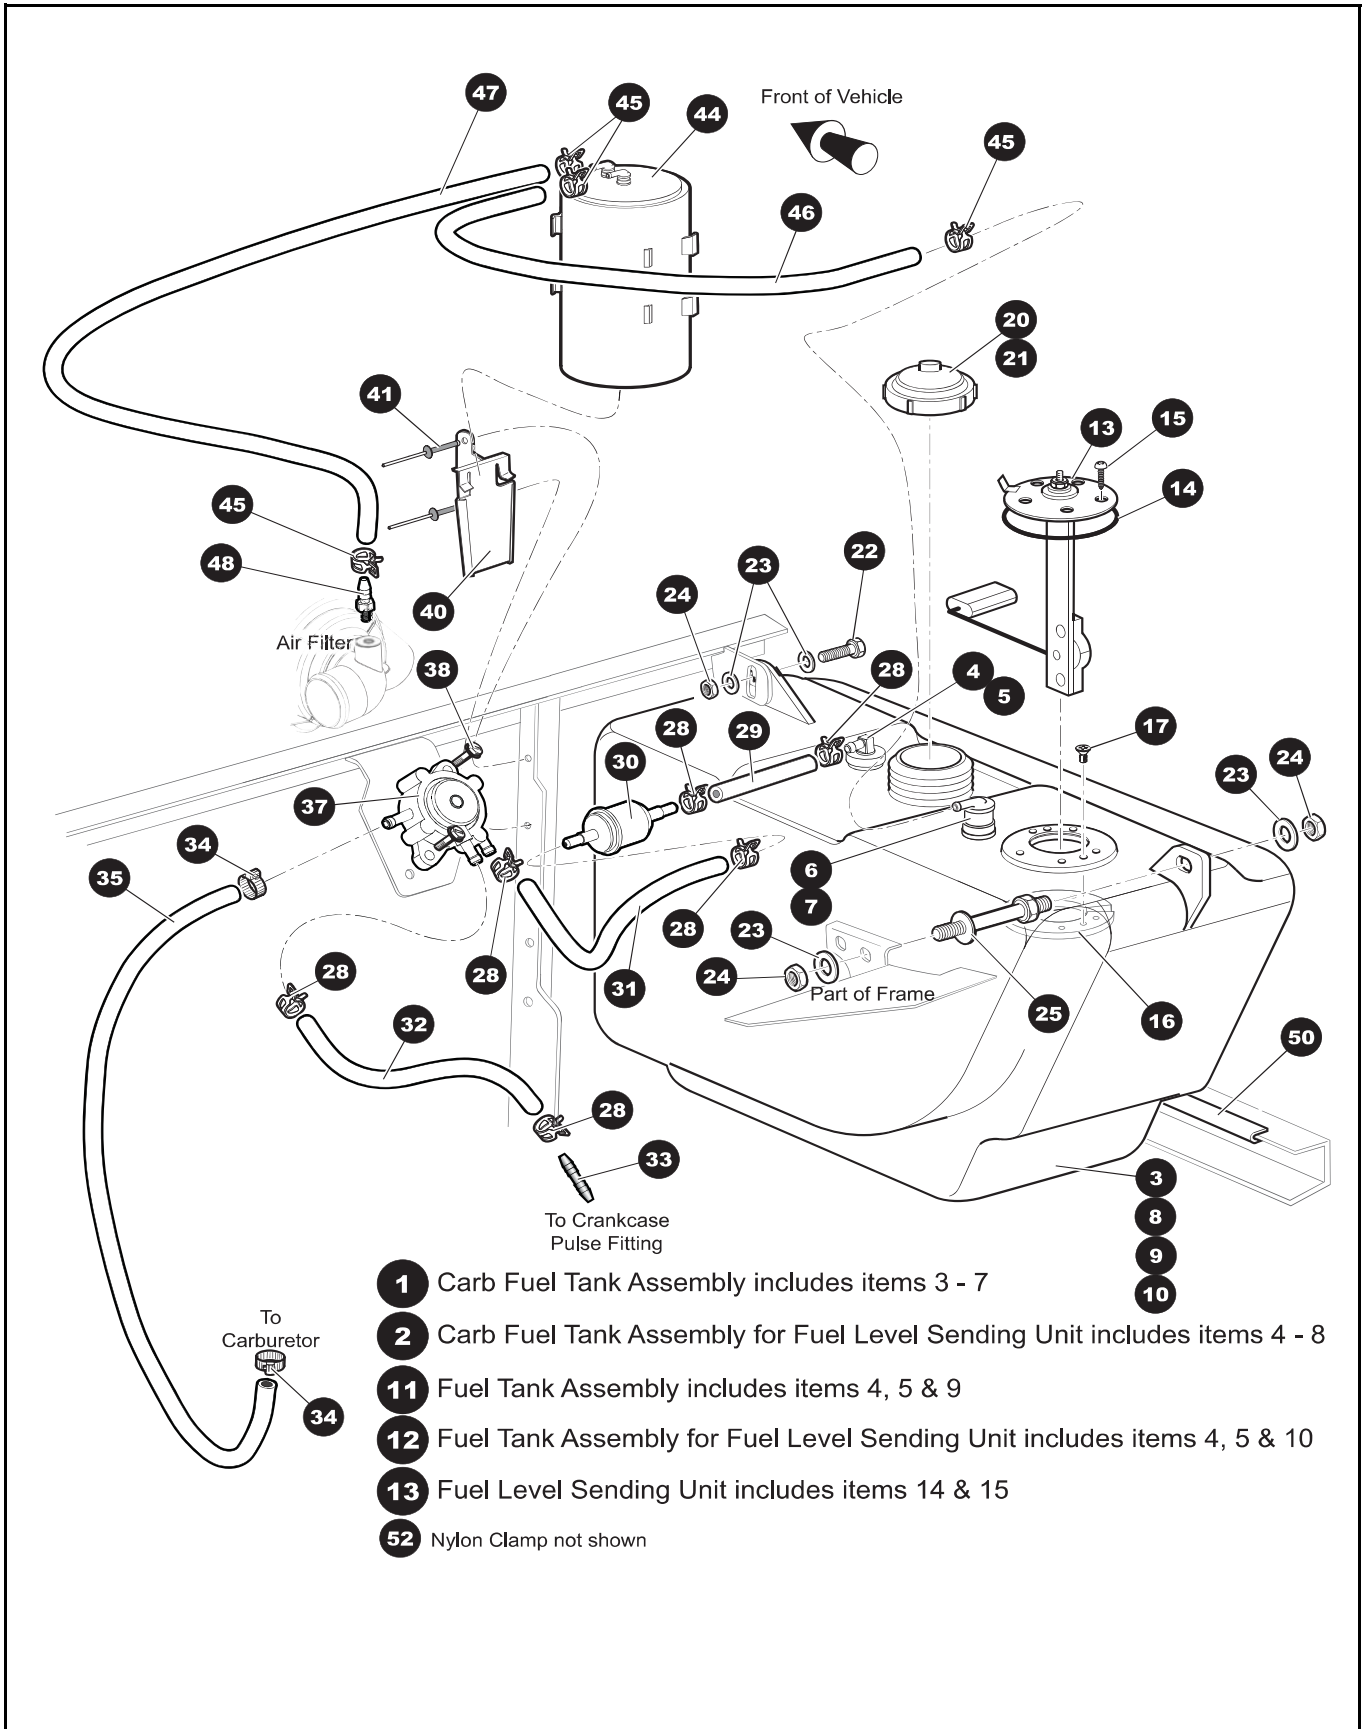

FUEL SYSTEM

FUEL SYSTEM

When ordering parts, please specify the model and serial number of the product.

* Indicates a component that is not available as an individual part.

*** Indicates consult Customer Service Department for additional information.

ITEM	PART NO.	1 2 3 4 5	DESCRIPTION	QTY.
1	620180		CARB FUEL TANK ASSEMBLY (includes items 3 - 7)	1
2	620182		CARB FUEL TANK ASSEMBLY (use with sending unit) (inc items 4 - 8).....	1
3	620179		CARB STANDARD FUEL TANK.....	1
4	70988G01		SIPHON TUBE GROMMET	1
5	18287G3		SIPHON TUBE ASSEMBLY	1
6	606068		ROLLOVER VALVE GROMMET	1
7	606067		ROLLOVER VALVE	1
8	607479		CARB STANDARD FUEL TANK FOR USE WITH SENDING UNIT.....	1
9	605701		STANDARD FUEL TANK.....	1
10	605523		STANDARD FUEL TANK FOR USE WITH SENDING UNIT.....	1
11	605521		FUEL TANK ASSEMBLY (includes items 4, 5 & 9).....	1
12	605704		FUEL TANK ASSEMBLY (use with sending unit) (inc items 4, 5 & 10)	1
13	20048G2		FUEL LEVEL SENDING UNIT (includes items 14 & 15)	1
14	*		GASKET	1
15	*		STAINLESS STEEL HEX HEAD SCREW WITH SEALANT, #10 - 32 X 1/2	5
16	72229G01		FUEL TANK ADAPTER.....	1
17	72230G01		FLAT HEAD PHILLIPS SCREW, #6 - 32 X .50	2
18				
19	72282G01		FUEL FILL CAP	1
20	606211		CARB FUEL FILL CAP	1
21				
22	00438G8		HEX HEAD BOLT, 5/16 - 18 X 1	1
23	00559G8		FLAT WASHER, 5/16	4
24	11098G6		LOCK NUT, 5/16 - 18	3
25	70483G01		SPACER BOLT, 5/16 - 18.....	1
26				
27				
28	18292G1		HOSE CLAMP, .50 DIAMETER	6
29	608014		FUEL SYSTEM HOSE, .25 I.D. X .50 O.D. X 3.25 LONG.....	1
30	72084G01		FUEL LINE FILTER.....	1
31	608014		FUEL SYSTEM HOSE, .25 I.D. X .50 O.D. X 8.00 LONG	1